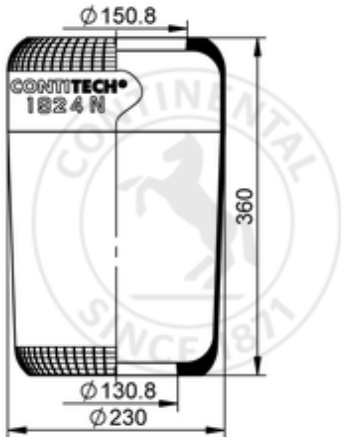

1924 N1

60252

- bolt or stud
  hole
 
X
 combination stud
 
X
 air inlet
 
●
 stud and nut

 kg	1,8 kg
	61031

### OE Manufacturer/Part No.

Manufacturer	Original Part No.	Model
IVECO Bus	503130533	
IRISBUS	5.001.843.640	Agora/Crystallis < 2004