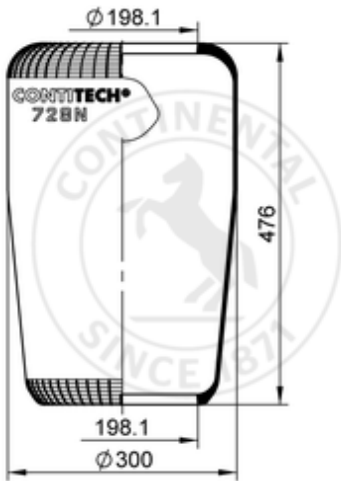

728 N

72238

- bolt or stud
- hole
- combination stud
- air inlet
- stud and nut

 kg	2,6 kg
---	--------

**OE Manufacturer/Part No.**

Manufacturer	Original Part No.	Model
Schmitz	750 212	