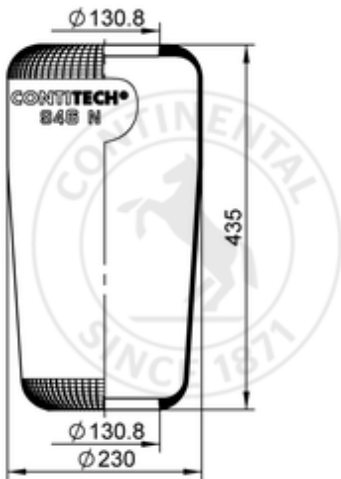

946 N

66034

- bolt or stud
- hole
- combination stud
- air inlet
- stud and nut

 kg	1,8 kg
---	--------

OE Manufacturer/Part No.

Manufacturer	Original Part No.	Model
EvoBus	628 323 00 92	
EvoBus	A 628 323 00 92	